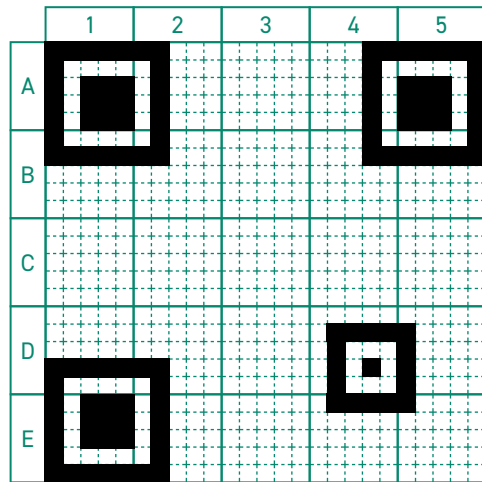

SeedQR

12 Words

Use this template to hand-draw your recovery phrase using the SeedQR Export on your Blockstream Jade.

Never scan this QR using a device connected to the Internet

For more information about SeedQR, visit our Help Center at help.blockstream.com

SeedQR

24 Words

Use this template to hand-draw your recovery phrase using the SeedQR Export on your Blockstream Jade.

Never scan this QR using a device connected to the Internet

For more information about SeedQR, visit our Help Center at help.blockstream.com