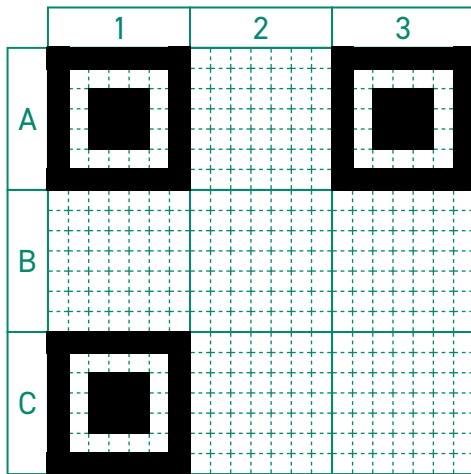

SeedQR

12 Words

Use this template to hand-draw your recovery phrase using the SeedQR Export on your Blockstream Jade.

Never scan this QR using a device connected to the Internet

For more information about SeedQR, visit our Help Center at help.blockstream.com

SeedQR

24 Words

Use this template to hand-draw your recovery phrase using the SeedQR Export on your Blockstream Jade.

Never scan this QR using a device connected to the Internet

For more information about SeedQR, visit our Help Center at help.blockstream.com